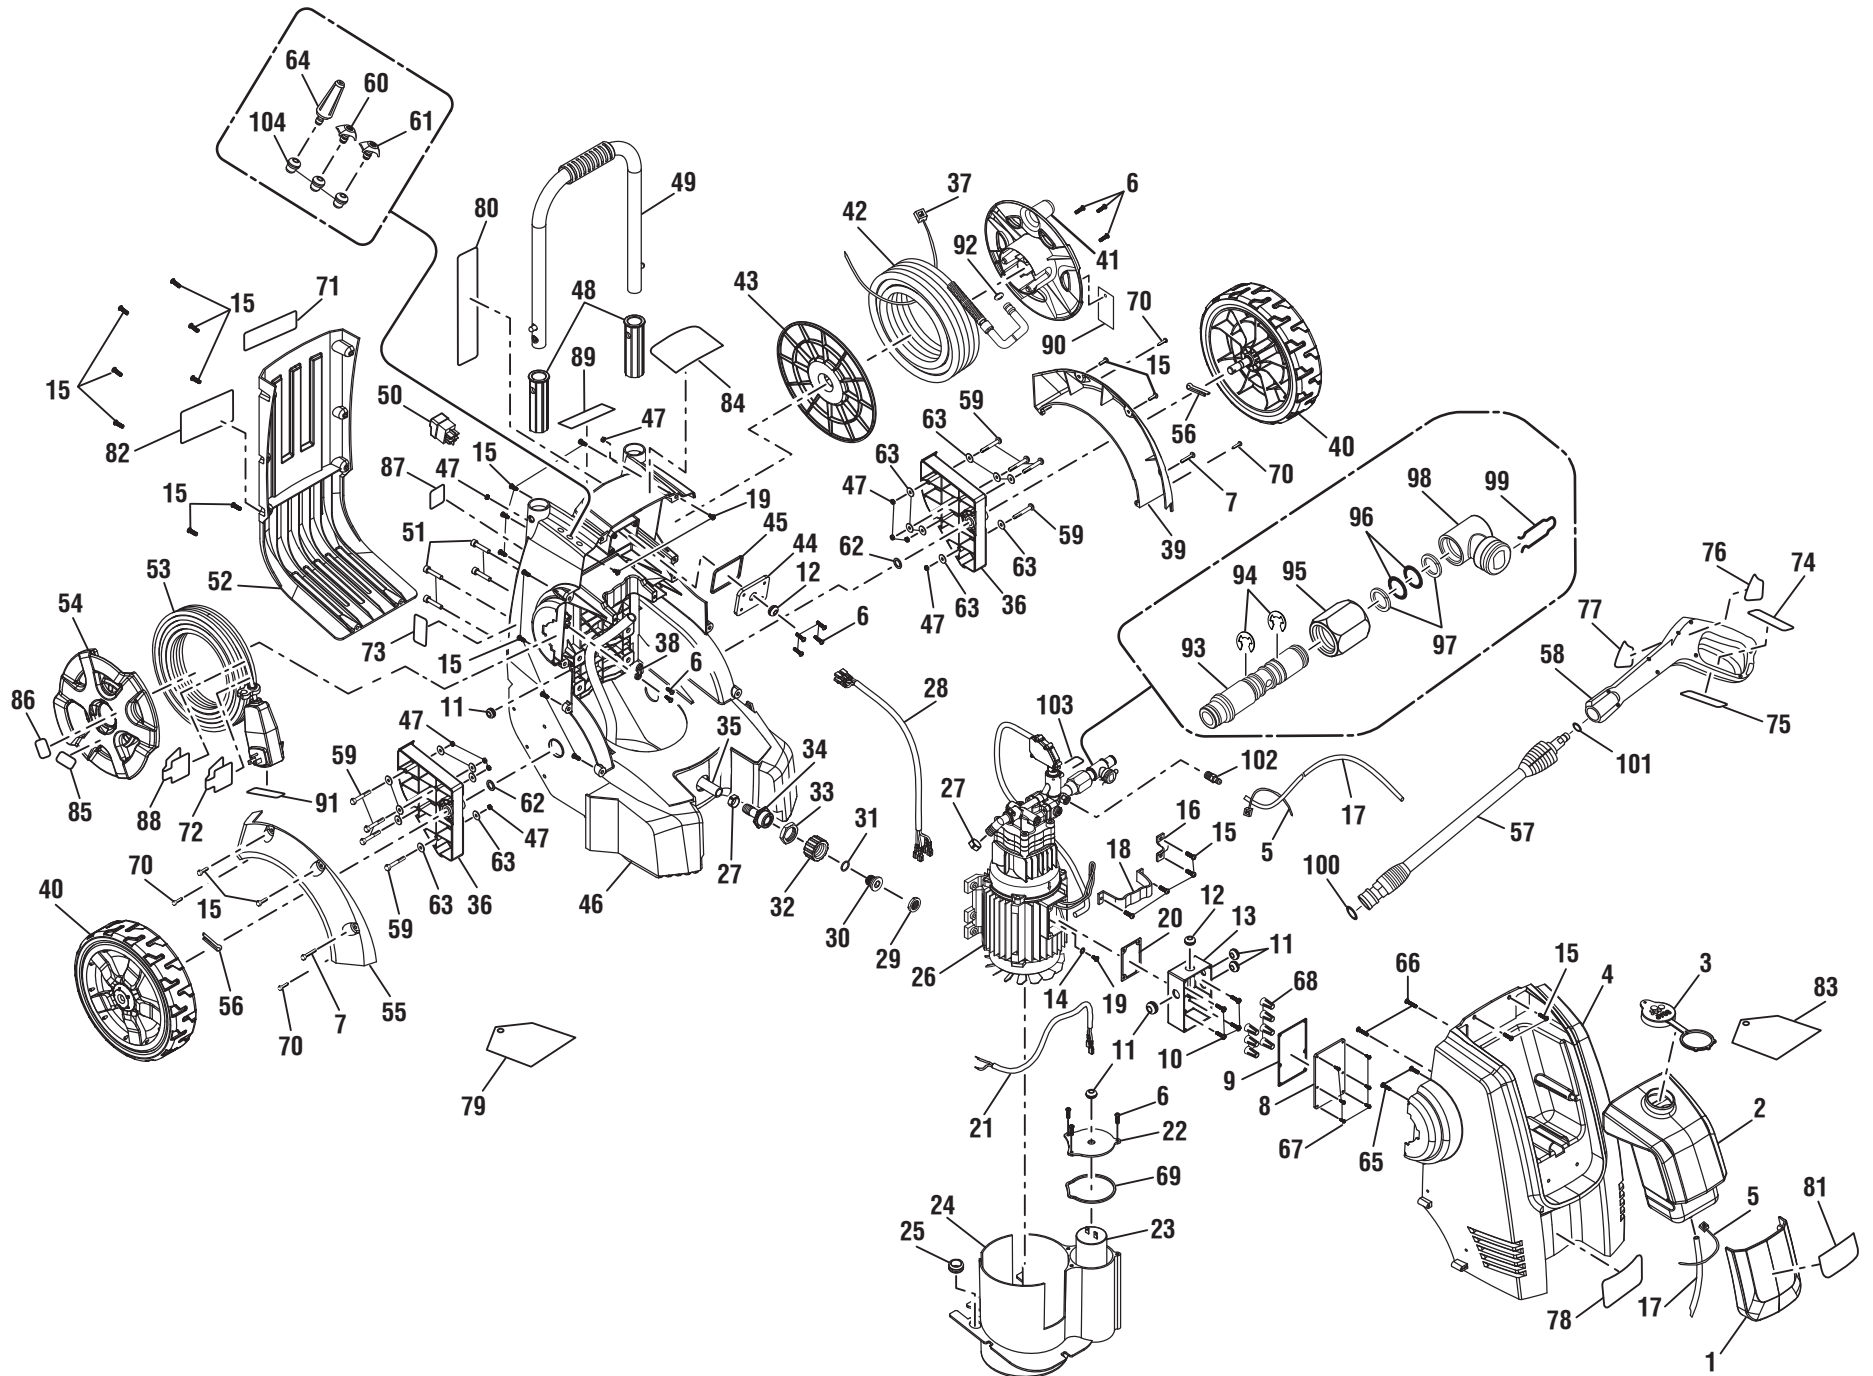

POWERSTROKE PRESSURE WASHER — MODEL NOS. PS171433B

POWERSTROKE PRESSURE WASHER – MODEL NOS. PS171433B

The model number will be found on a label attached to the housing. Always mention the model number in all correspondence regarding your **PRESSURE WASHER** or when ordering replacement parts.

PARTS LIST